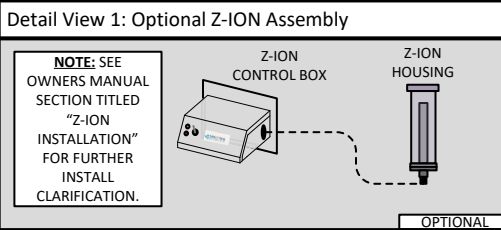

KEY: LIST OF SYMBOLS

	HIGH PRESSURE TUBING, STAINLESS STEEL
	SEAWATER INLET HOSES, 3/4" CLEAR W/ BLACK STRIPE
	FRESHWATER FLUSH TUBING, 1/2" CLEAR BRAIDED
	BRINE DISCHARGE HOSE, 5/8" CLEAR BRAIDED
	PRODUCT WATER TUBING, 1/4" BLACK POLYETHYLENE

Revision History:

Rev No:	Date:	Description:
A	03/07/2023	Initial Plumbing Diagram for Remote Manual Catalina 340.

Catalina 340 Remote Manual

Revision: B
 Rev Date: 01/03/2024
 Print Date: 01/03/2024
 Drawn by: JCM