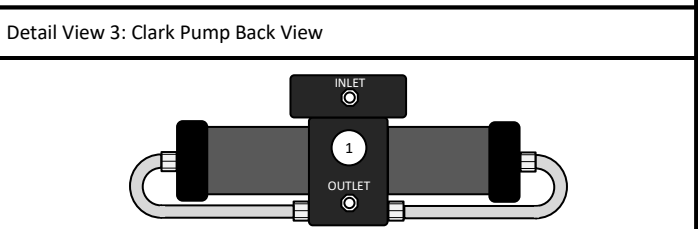

KEY: LIST OF SYMBOLS

	HIGH PRESSURE TUBING, STAINLESS STEEL
	SEAWATER INLET HOSES, 3/4" CLEAR W/ BLACK STRIPE
	FRESHWATER FLUSH TUBING, 1/2" CLEAR BRAIDED
	BRINE DISCHARGE HOSE, 5/8" CLEAR BRAIDED
	PRODUCT WATER TUBING, 1/4" BLACK POLYETHYLENE

Revision History:

Rev No:	Date:	Description:
A	03/07/2023	Initial Plumbing Diagram for Remote Manual Catalina 340.

Catalina 340 Remote Manual

Revision: B
 Rev Date: 01/03/2024
 Print Date: 01/03/2024
 Drawn by: JCM