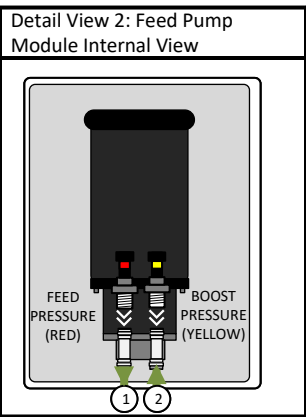

KEY: LIST OF SYMBOLS

	HIGH PRESSURE TUBING, STAINLESS STEEL
	SEAWATER INLET HOSES, 3/4" CLEAR W/ BLACK STRIPE
	FRESHWATER FLUSH TUBING, 1/2" CLEAR BRAIDED
	BRINE DISCHARGE HOSE, 5/8" CLEAR BRAIDED
	PRODUCT WATER TUBING, 1/4" BLACK POLYETHYLENE

Revision History:

Rev No:	Date:	Description:
A	03/07/2023	Initial Plumbing Diagram for Remote Manual Catalina 340.

Catalina 340 Remote Manual

Revision: B
 Rev Date: 01/03/2024
 Print Date: 01/03/2024
 Drawn by: JCM